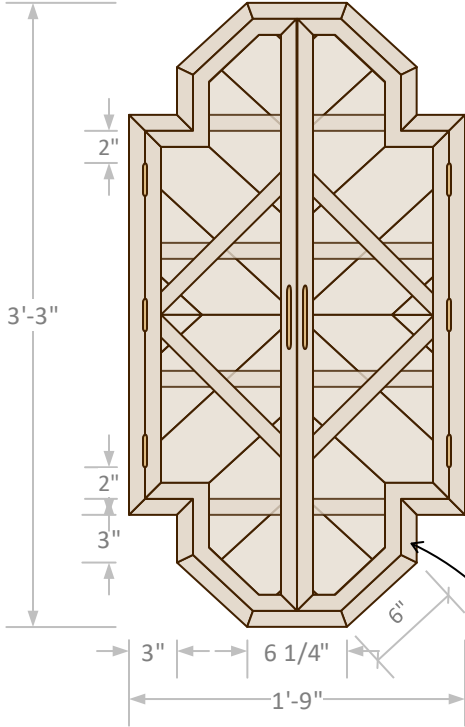

Top View

Front View

Frame to be made with 3/4"-1" barnwood

Side View

Glass panel

Door Details

Back panel made with 4" x 3/4" chevron pattern barnwood

Open View

Door catches

24-2-0411PC21X39N
 Overall Dimensions: 21"w x 7"d x 39" H
 Approx. Weight: 31lbs.
 Hardware/Fasteners: Wood Anchor kit
 Finish: Natural/Waxed
 Packaging: Burlap/Paper/Cardboard Box

Prohibition Curio Configurations