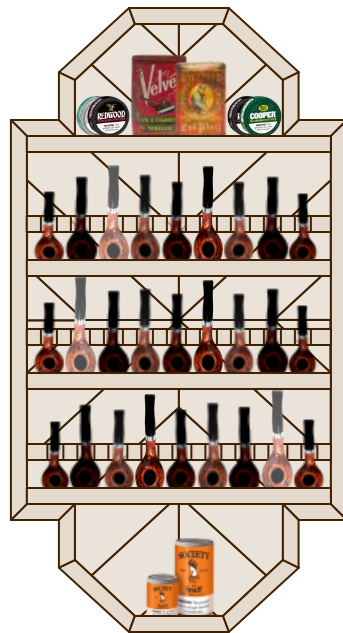

Top View

Front View

Frame to be made with 3/4"-1" barnwood

Side View

Glass panel

Door Details

Back panel made with 4" x 3/4" chevron pattern barnwood

Open View

Door catches

24-2-0411PC21X39N
 Overall Dimensions: 21"w x 7"d x 39" H
 Approx. Weight: 31lbs.
 Hardware/Fasteners: Wood Anchor kit
 Finish: Natural/Waxed
 Packaging: Burlap/Paper/Cardboard Box

Prohibition Curio Configurations

Variety

Pipe

Liquor

Wine Party

Wine Companion