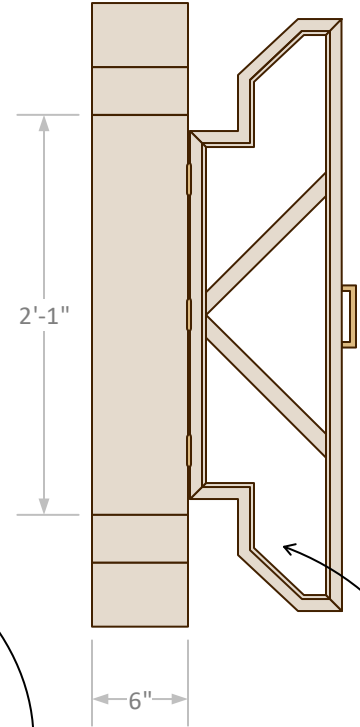

Top View

Front View

Frame to be made with 3/4"-1" barnwood

Side View

Glass panel

Door Details

Back panel made with 4" x 3/4" chevron pattern barnwood

Open View

Door catches

24-2-0411PC21X39N
 Overall Dimensions: 21"w x 7"d x 39" H
 Approx. Weight: 31lbs.
 Hardware/Fasteners: Wood Anchor kit
 Finish: Natural/Waxed
 Packaging: Burlap/Paper/Cardboard Box

Prohibition Curio Configurations