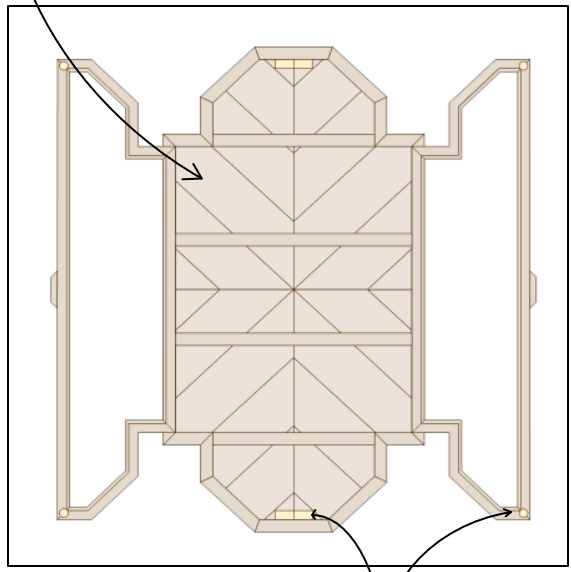

Top View

Front View

Frame to be made with 3/4"-1" barnwood

Side View

Glass panel

Door Details

Back panel made with 4" x 3/4" chevron pattern barnwood

Open View

Door catches

24-2-0411PC21X39N
 Overall Dimensions: 21"w x 7"d x 39" H
 Approx. Weight: 31lbs.
 Hardware/Fasteners: Wood Anchor kit
 Finish: Natural/Waxed
 Packaging: Burlap/Paper/Cardboard Box

Prohibition Curio Configurations