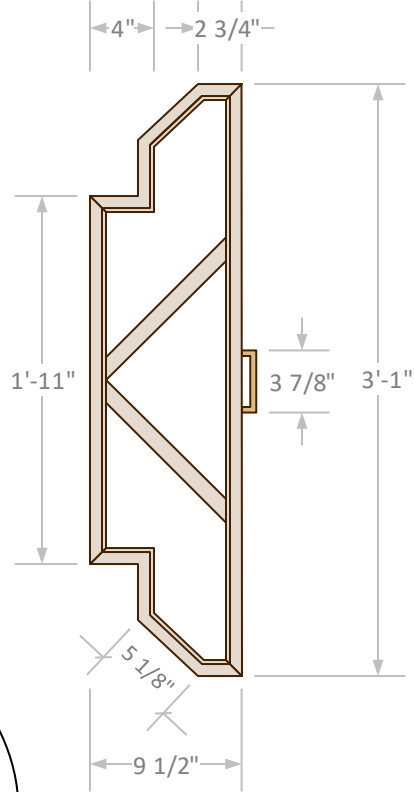

Top View

Front View

Frame to be made with 3/4"-1" barnwood

Side View

Glass panel

Door Details

Back panel made with 4" x 3/4" chevron pattern barnwood

Open View

Door catches

24-2-0411PC21X39N
 Overall Dimensions: 21"w x 7"d x 39" H
 Approx. Weight: 31lbs.
 Hardware/Fasteners: Wood Anchor kit
 Finish: Natural/Waxed
 Packaging: Burlap/Paper/Cardboard Box

Prohibition Curio Configurations