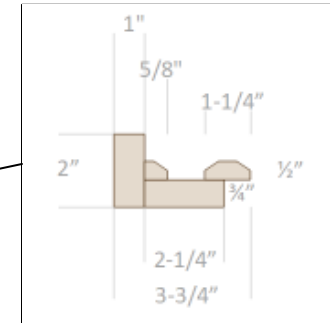

Frame Profile

5x7

8x10

16x20

11x14

24-2-0801SOF5X7N

Overall Dimensions: **20" w x 2" d x 20" h**
 Approx. Weight: **11lbs.**
 Hardware/Fasteners: **Hanger kit**
 Finish: **Natural/Waxed**
 Packaging: **Burlap/Paper/Cardboard Box**

24-2-0801SOF8X10N

Overall Dimensions: **23" w x 2" d x 23" h**
 Approx. Weight: **14lbs.**
 Hardware/Fasteners: **Hanger kit**
 Finish: **Natural/Waxed**
 Packaging: **Burlap/Paper/Cardboard Box**

24-2-0801SOF11X14N

Overall Dimensions: **26" w x 2" d x 26" h**
 Approx. Weight: **16lbs.**
 Hardware/Fasteners: **Hanger kit**
 Finish: **Natural/Waxed**
 Packaging: **Burlap/Paper/Cardboard Box**

24-2-0801SOF16X20N

Overall Dimensions: **32" w x 2" d x 32" h**
 Approx. Weight: **21lbs.**
 Hardware/Fasteners: **Hanger kit**
 Finish: **Natural/Waxed**
 Packaging: **Burlap/Paper/Mixed**