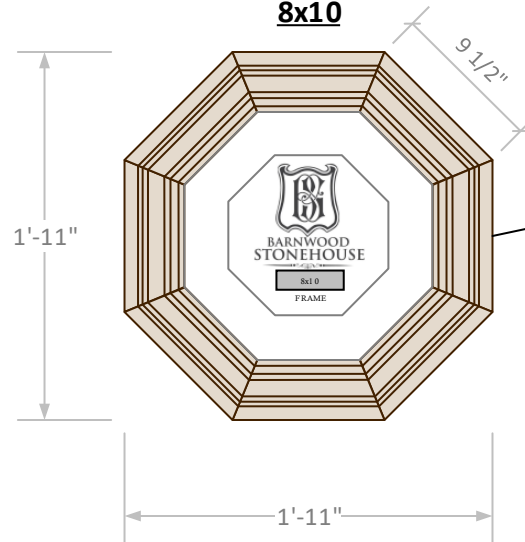

Frame Profile

5x7

8x10

16x20

11x14

24-2-0801SOF5X7N

Overall Dimensions: **20" w x 2" d x 20" h**
 Approx. Weight: **11lbs.**
 Hardware/Fasteners: **Hanger kit**
 Finish: **Natural/Waxed**
 Packaging: **Burlap/Paper/Cardboard Box**

24-2-0801SOF8X10N

Overall Dimensions: **23" w x 2" d x 23" h**
 Approx. Weight: **14lbs.**
 Hardware/Fasteners: **Hanger kit**
 Finish: **Natural/Waxed**
 Packaging: **Burlap/Paper/Cardboard Box**

24-2-0801SOF11X14N

Overall Dimensions: **26" w x 2" d x 26" h**
 Approx. Weight: **16lbs.**
 Hardware/Fasteners: **Hanger kit**
 Finish: **Natural/Waxed**
 Packaging: **Burlap/Paper/Cardboard Box**

24-2-0801SOF16X20N

Overall Dimensions: **32" w x 2" d x 32" h**
 Approx. Weight: **21lbs.**
 Hardware/Fasteners: **Hanger kit**
 Finish: **Natural/Waxed**
 Packaging: **Burlap/Paper/Mixed**