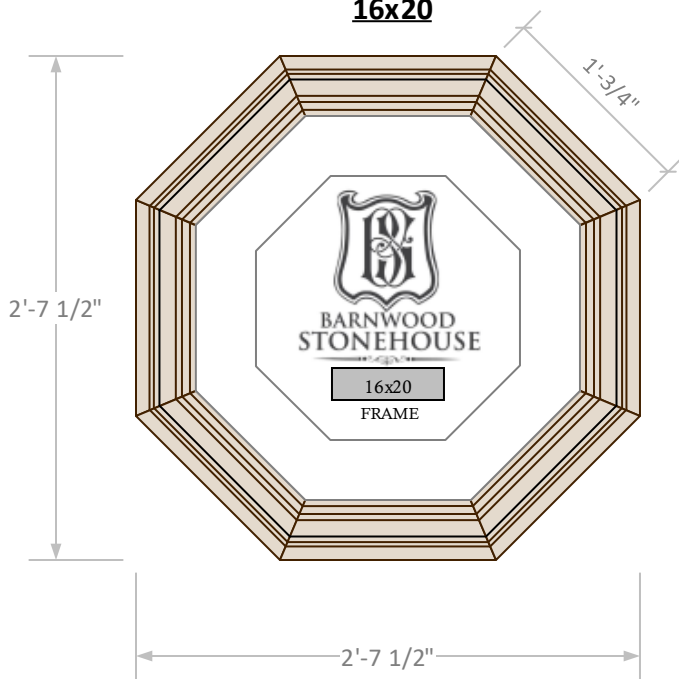

Frame Profile

5x7

8x10

16x20

11x14

24-2-0801SOF5X7N

Overall Dimensions: **20" w x 2" d x 20" h**
 Approx. Weight: **11lbs.**
 Hardware/Fasteners: **Hanger kit**
 Finish: **Natural/Waxed**
 Packaging: **Burlap/Paper/Cardboard Box**

24-2-0801SOF8X10N

Overall Dimensions: **23" w x 2" d x 23" h**
 Approx. Weight: **14lbs.**
 Hardware/Fasteners: **Hanger kit**
 Finish: **Natural/Waxed**
 Packaging: **Burlap/Paper/Cardboard Box**

24-2-0801SOF11X14N

Overall Dimensions: **26" w x 2" d x 26" h**
 Approx. Weight: **16lbs.**
 Hardware/Fasteners: **Hanger kit**
 Finish: **Natural/Waxed**
 Packaging: **Burlap/Paper/Cardboard Box**

24-2-0801SOF16X20N

Overall Dimensions: **32" w x 2" d x 32" h**
 Approx. Weight: **21lbs.**
 Hardware/Fasteners: **Hanger kit**
 Finish: **Natural/Waxed**
 Packaging: **Burlap/Paper/Mixed**