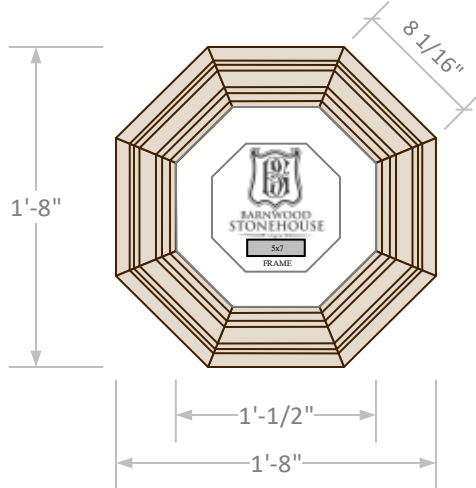

Frame Profile

5x7

8x10

16x20

11x14

24-2-0801SOF5X7N

Overall Dimensions: **20" w x 2" d x 20" h**
 Approx. Weight: **11lbs.**
 Hardware/Fasteners: **Hanger kit**
 Finish: **Natural/Waxed**
 Packaging: **Burlap/Paper/Cardboard Box**

24-2-0801SOF8X10N

Overall Dimensions: **23" w x 2" d x 23" h**
 Approx. Weight: **14lbs.**
 Hardware/Fasteners: **Hanger kit**
 Finish: **Natural/Waxed**
 Packaging: **Burlap/Paper/Cardboard Box**

24-2-0801SOF11X14N

Overall Dimensions: **26" w x 2" d x 26" h**
 Approx. Weight: **16lbs.**
 Hardware/Fasteners: **Hanger kit**
 Finish: **Natural/Waxed**
 Packaging: **Burlap/Paper/Cardboard Box**

24-2-0801SOF16X20N

Overall Dimensions: **32" w x 2" d x 32" h**
 Approx. Weight: **21lbs.**
 Hardware/Fasteners: **Hanger kit**
 Finish: **Natural/Waxed**
 Packaging: **Burlap/Paper/Mixed**