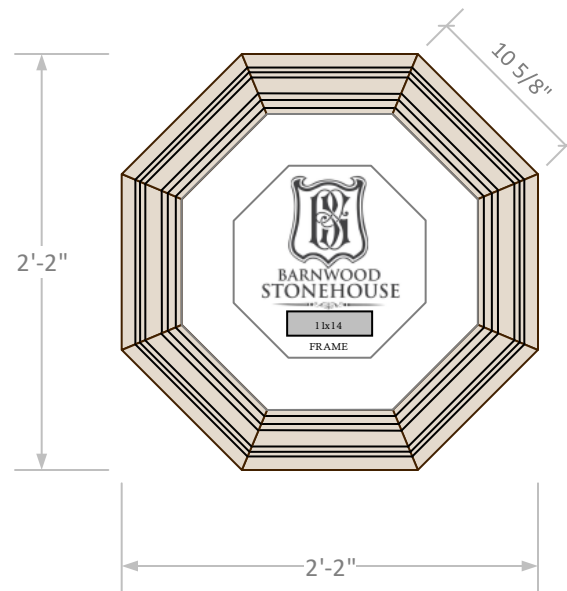

Frame Profile

5x7

8x10

16x20

11x14

24-2-0801SOF5X7N

Overall Dimensions: **20" w x 2" d x 20" h**
 Approx. Weight: **11lbs.**
 Hardware/Fasteners: **Hanger kit**
 Finish: **Natural/Waxed**
 Packaging: **Burlap/Paper/Cardboard Box**

24-2-0801SOF8X10N

Overall Dimensions: **23" w x 2" d x 23" h**
 Approx. Weight: **14lbs.**
 Hardware/Fasteners: **Hanger kit**
 Finish: **Natural/Waxed**
 Packaging: **Burlap/Paper/Cardboard Box**

24-2-0801SOF11X14N

Overall Dimensions: **26" w x 2" d x 26" h**
 Approx. Weight: **16lbs.**
 Hardware/Fasteners: **Hanger kit**
 Finish: **Natural/Waxed**
 Packaging: **Burlap/Paper/Cardboard Box**

24-2-0801SOF16X20N

Overall Dimensions: **32" w x 2" d x 32" h**
 Approx. Weight: **21lbs.**
 Hardware/Fasteners: **Hanger kit**
 Finish: **Natural/Waxed**
 Packaging: **Burlap/Paper/Mixed**