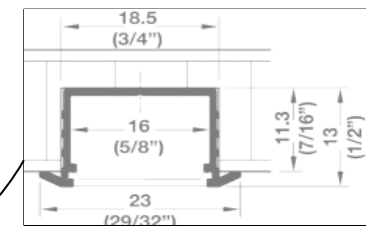

Front View

Side View

Bottom View

Inserted track for LED Lights

24-3-0404IL60N

Overall Dimensions: 60"w 24"d x 2" H
 Approx. Weight: 24lbs.
 Hardware/Fasteners: Canopy kit (x2)
 Finish: Natural/Waxed
 Packaging: Burlap/Paper/Mixed