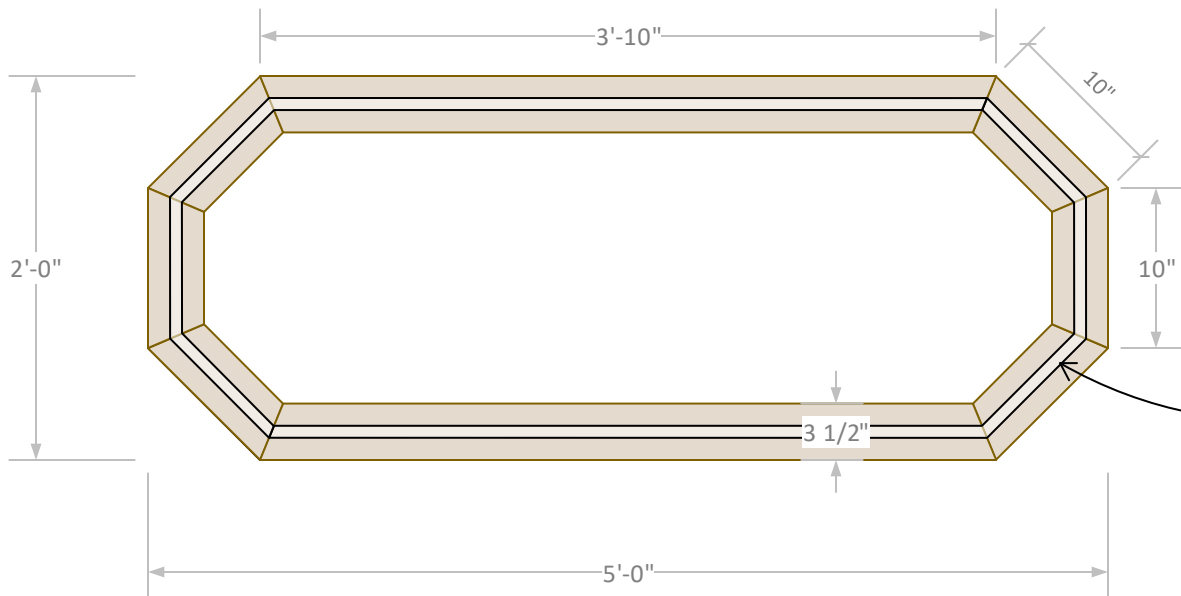

Front View

Side View

Bottom View

Inserted track for LED Lights

24-3-0404IL60N

Overall Dimensions: 60"w 24"d x 2" H
 Approx. Weight: 24lbs.
 Hardware/Fasteners: Canopy kit (x2)
 Finish: Natural/Waxed
 Packaging: Burlap/Paper/Mixed