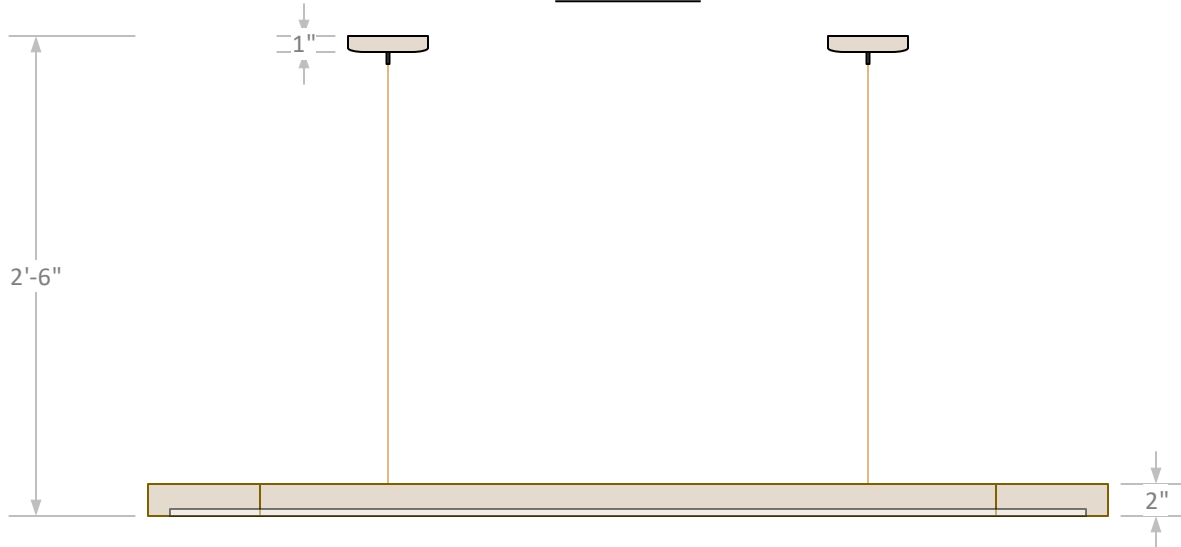

Front View

Side View

Bottom View

Inserted track for LED Lights

24-3-0404IL60N

Overall Dimensions: 60"w 24"d x 2" H
 Approx. Weight: 24lbs.
 Hardware/Fasteners: Canopy kit (x2)
 Finish: Natural/Waxed
 Packaging: Burlap/Paper/Mixed