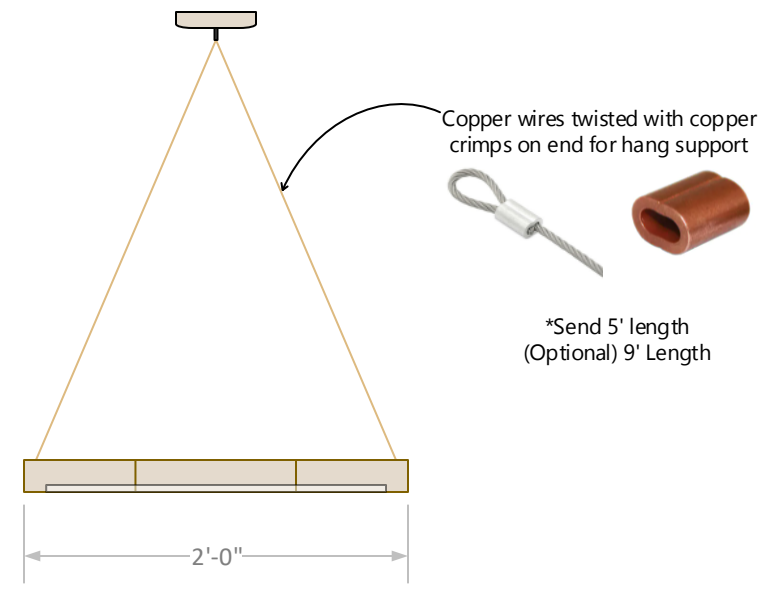

Front View

Side View

Bottom View

Inserted track for LED Lights

24-3-0404IL60N

Overall Dimensions: 60"w 24"d x 2" H
 Approx. Weight: 24lbs.
 Hardware/Fasteners: Canopy kit (x2)
 Finish: Natural/Waxed
 Packaging: Burlap/Paper/Mixed