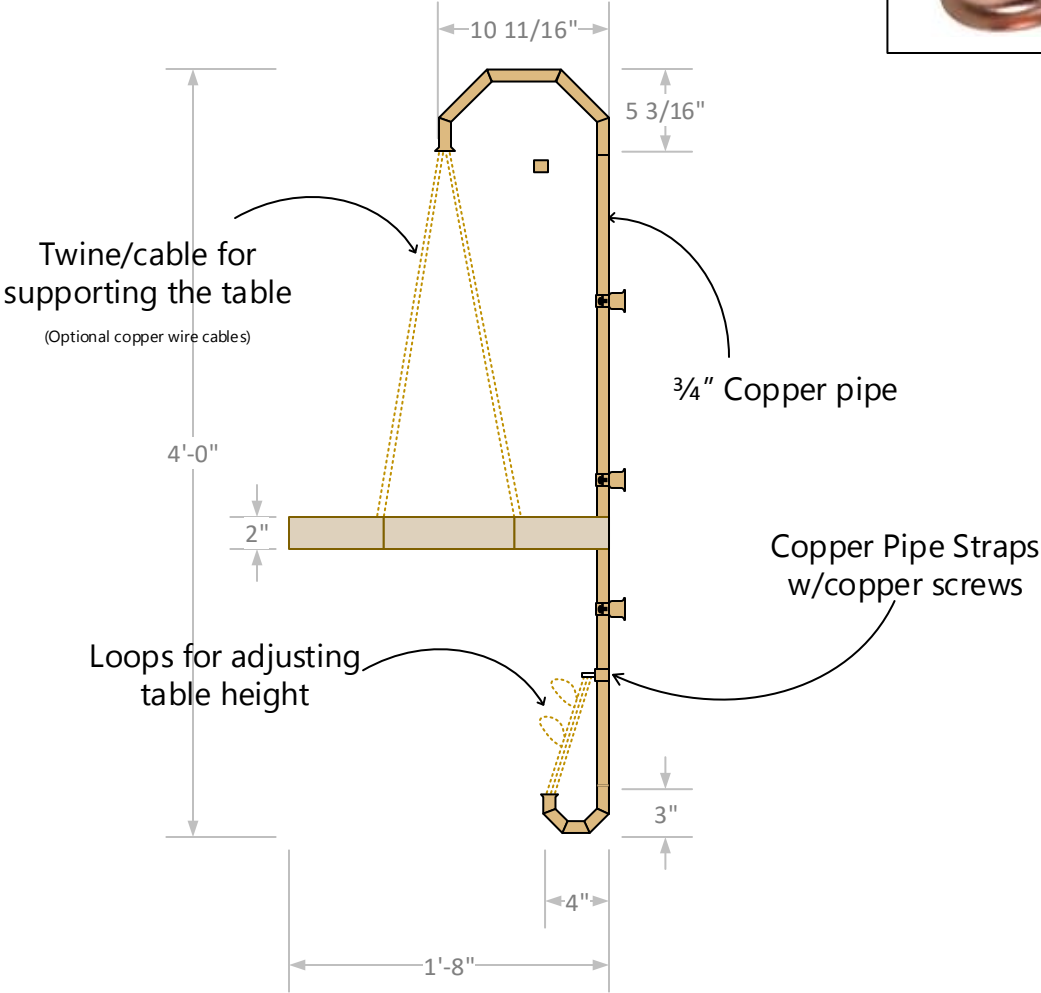

Side View

Notch in wood to connect to pipe/Copper strap on back side to keep in secured

Top View

24-1-0703BHST20N

Overall Dimensions: **20"w x 20"d x 48"h**
 Approx. Weight: **19lbs.**
 Hardware/Fasteners: **Copper Mount Kit**
 Finish: **Natural/Waxed**
 Packaging: **Burlap/Paper/Mixed**