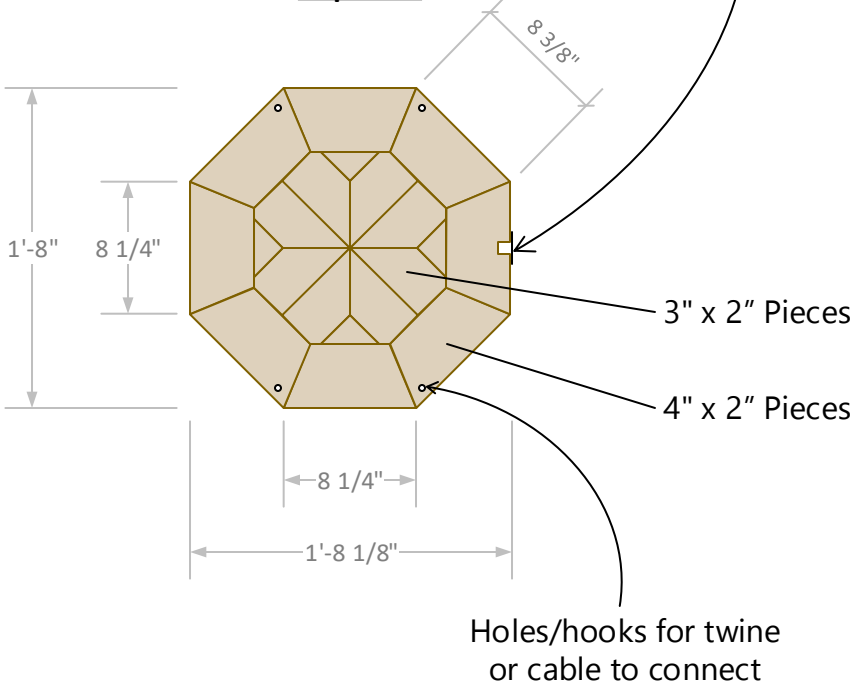

Side View

Notch in wood to connect to pipe/Copper strap on back side to keep in secured

Top View

24-1-0703BHST20N

Overall Dimensions: **20"w x 20"d x 48"h**
 Approx. Weight: **19lbs.**
 Hardware/Fasteners: **Copper Mount Kit**
 Finish: **Natural/Waxed**
 Packaging: **Burlap/Paper/Mixed**