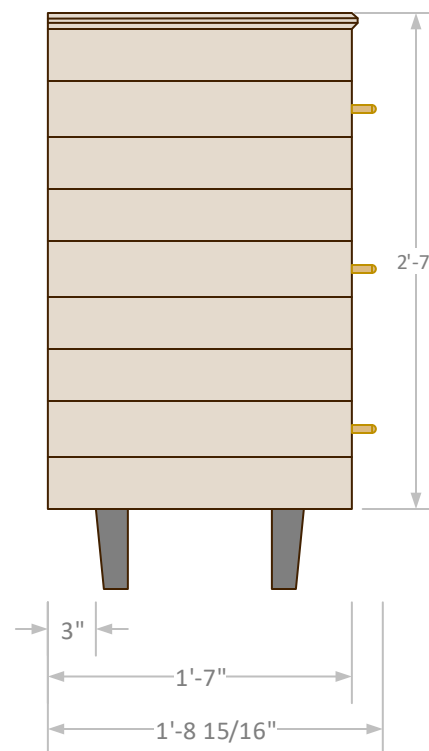

All parts made with 3/4" wood except
top to be made with 1"

Top View

Finished View

1/2" copper pipe
handles

Front View

Side View

*NOT TO SCALE

Feet Detail

24-1-0702GD48N

Overall Dimensions: 48"w x 21"d x 36"h
 Approx. Weight: 187lbs.
 Hardware/Fasteners: N/A
 Finish: Natural/Waxed
 Packaging: Burlap/Paper/Wood Frame