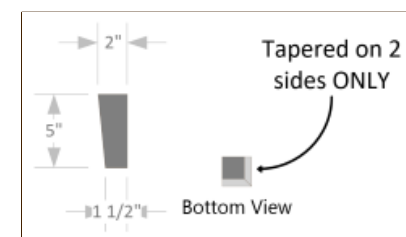

All parts made with 3/4" wood except
top to be made with 1"

Top View

Finished View

1/2" copper pipe
handles

Front View

Side View

*NOT TO SCALE

Feet Detail

24-1-0702GD48N

Overall Dimensions: 48"w x 21"d x 36"h
 Approx. Weight: 187lbs.
 Hardware/Fasteners: N/A
 Finish: Natural/Waxed
 Packaging: Burlap/Paper/Wood Frame