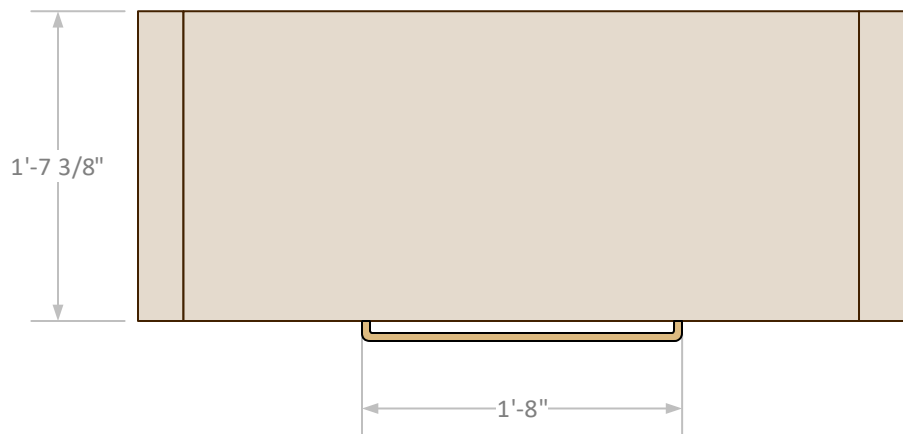

All parts made with 3/4" wood except
top to be made with 1"

Top View

Finished View

1/2" copper pipe
handles

Front View

Side View

*NOT TO SCALE

Feet Detail

24-1-0702GD48N

Overall Dimensions: 48"w x 21"d x 36"h
 Approx. Weight: 187lbs.
 Hardware/Fasteners: N/A
 Finish: Natural/Waxed
 Packaging: Burlap/Paper/Wood Frame