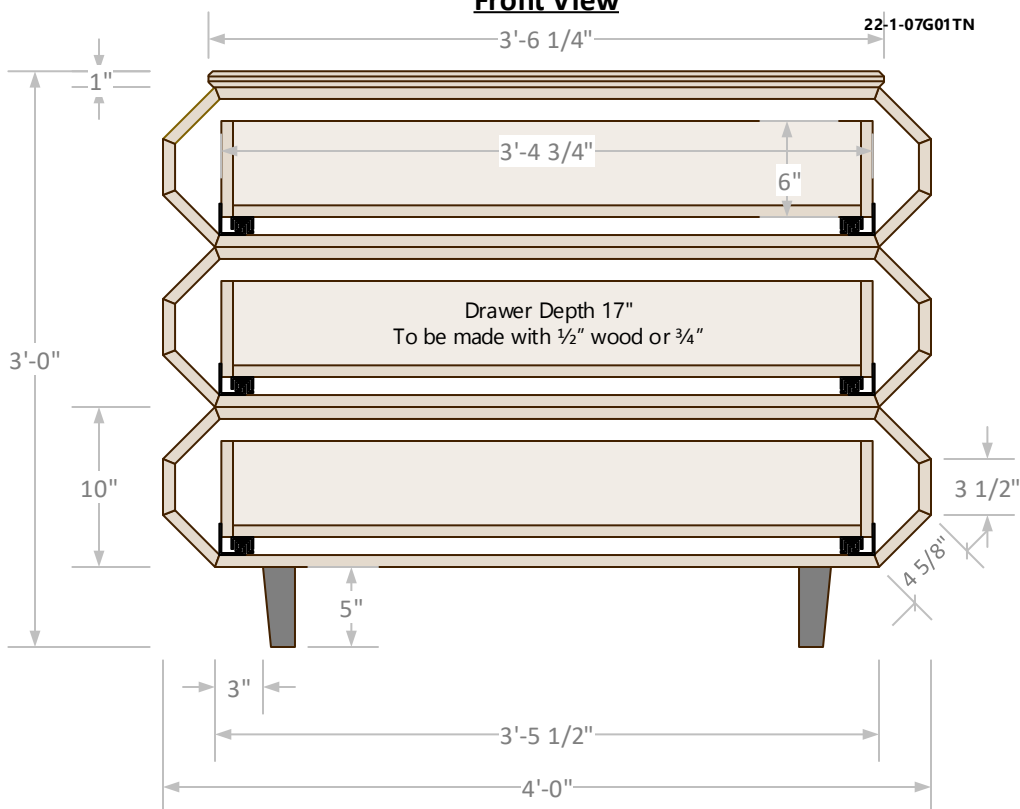

All parts made with 3/4" wood except
top to be made with 1"

Top View

Finished View

1/2" copper pipe
handles

Front View

Side View

*NOT TO SCALE

Feet Detail

24-1-0702GD48N

Overall Dimensions: 48"w x 21"d x 36"h
 Approx. Weight: 187lbs.
 Hardware/Fasteners: N/A
 Finish: Natural/Waxed
 Packaging: Burlap/Paper/Wood Frame