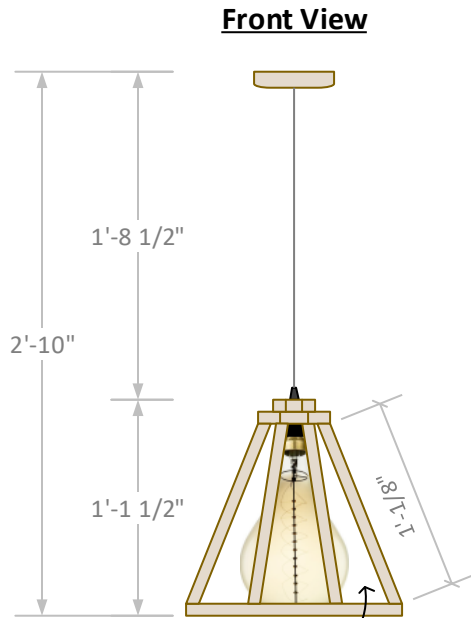

Vertical supports
 created with 2 (3/4" x
 1/2") pieces cut on 22.5
 angle

All wood pieces made
 with 3/4" wood

Glass inserts

Canopy Kit

24-3-0405B 13X13N

Overall Dimensions: 13"w x 13"d x 15" H
 Approx. Weight: 5lbs.
 Hardware/Fasteners: Canopy kit
 Finish: Natural/Waxed
 Packaging: Burlap/Paper/Cardboard Box