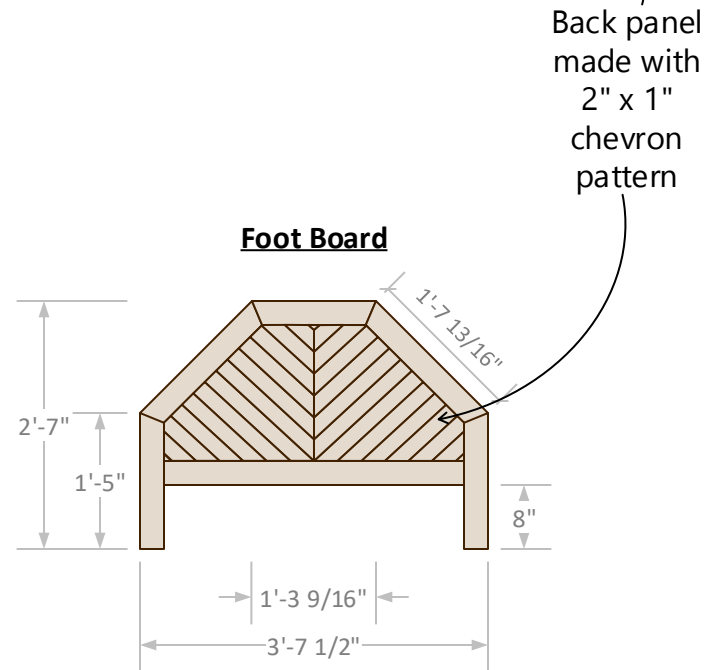

Hardware Details

Top View

3D View

24-1-0701GTBN

Overall Dimensions: 43"w x 80"d x 48"h
 Approx. Weight: 85lbs.
 Hardware/Fasteners: Bed Rail Hardware
 Finish: Natural/Waxed
 Packaging: Burlap/Paper/Wood Frame