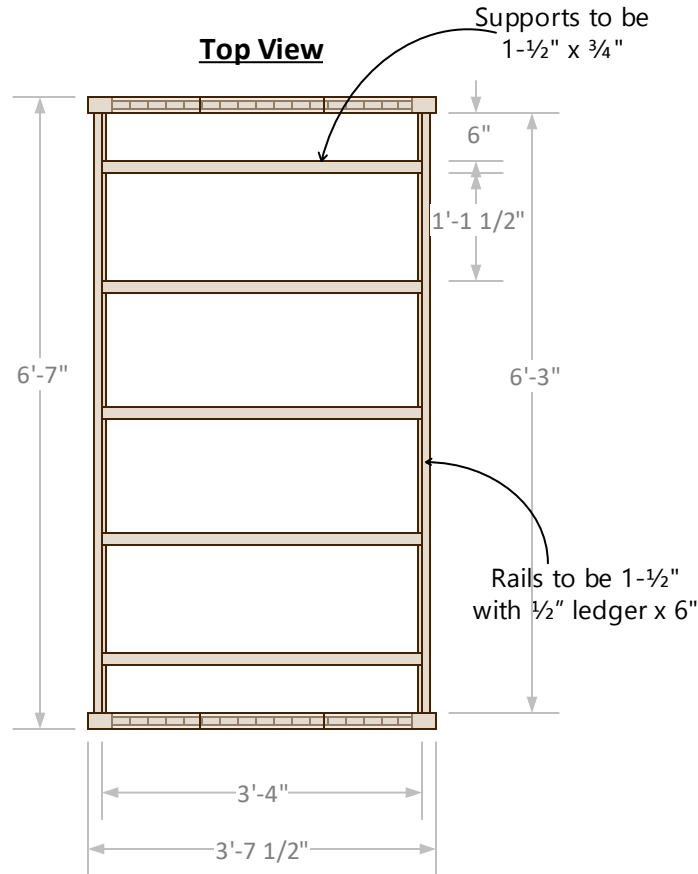

Hardware Details

Top View

3D View

24-1-0701GTBN

Overall Dimensions: 43"w x 80"d x 48"h
 Approx. Weight: 85lbs.
 Hardware/Fasteners: Bed Rail Hardware
 Finish: Natural/Waxed
 Packaging: Burlap/Paper/Wood Frame