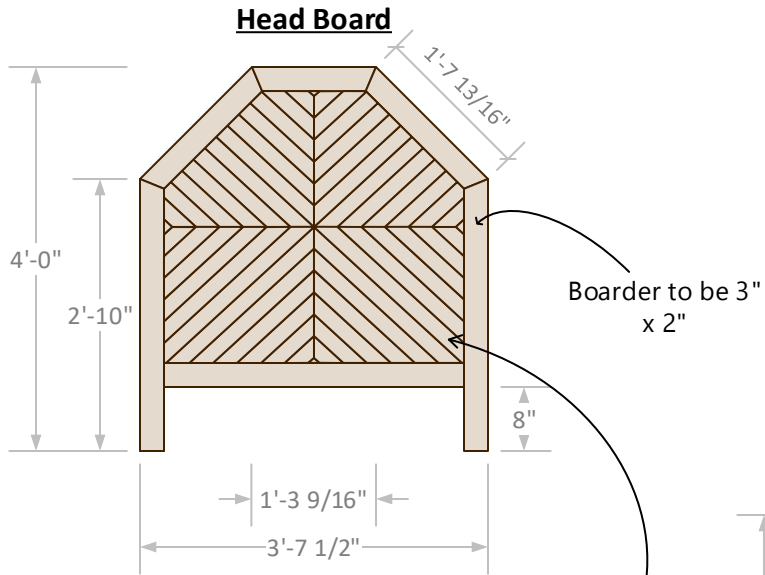

Hardware Details

Top View

3D View

24-1-0701GTBN

Overall Dimensions: 43"w x 80"d x 48"h
 Approx. Weight: 85lbs.
 Hardware/Fasteners: Bed Rail Hardware
 Finish: Natural/Waxed
 Packaging: Burlap/Paper/Wood Frame